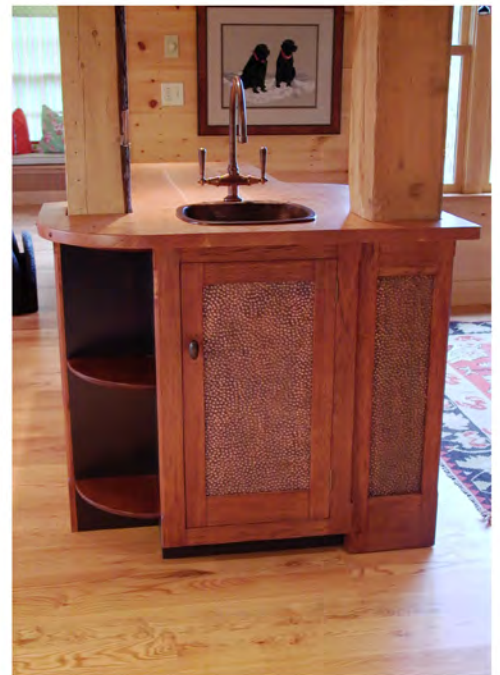

WET BAR ISLAND
Scrub-plained butternut (mahogany stain),
cherry top, copper panels and sink,
bronze faucet & pulls

DETAIL
Pebbled copper panel,
scrub-plained butternut,
cherry top.

END VIEW