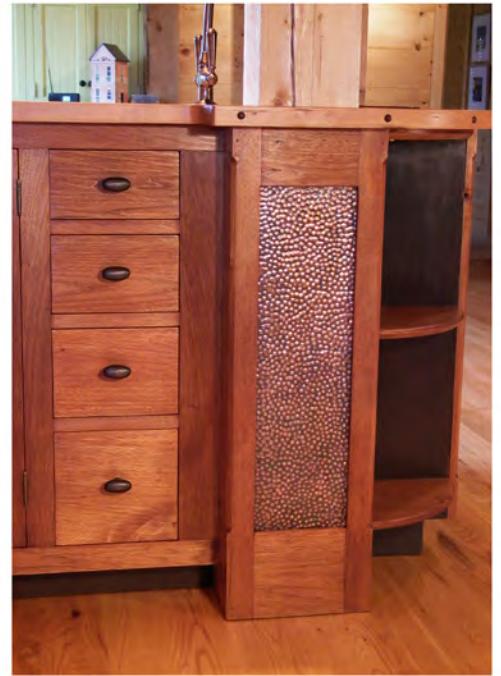

WET BAR ISLAND
Scrub-plained butternut (mahogany stain),
cherry top, copper panels and sink,
bronze faucet & pulls

DETAIL
Pebbled copper panel,
scrub-plained butternut,
cherry top.

END VIEW