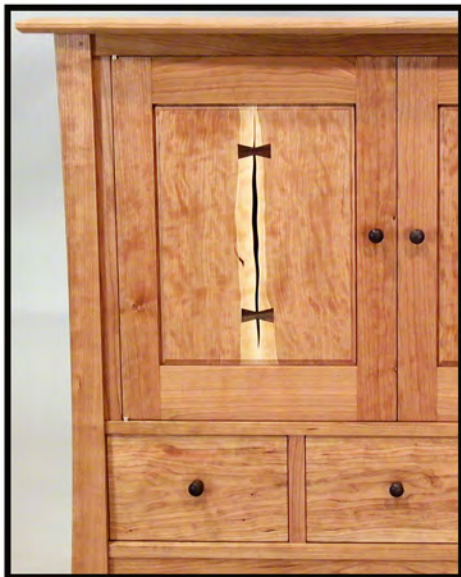

TELEVISION CABINET  
Cherry w/walnut details  
44"w x 22"d x 34"h

DETAIL OF DOOR  
Live-edge cherry panel

DETAIL OF DRAWERS  
Sized for DVDs